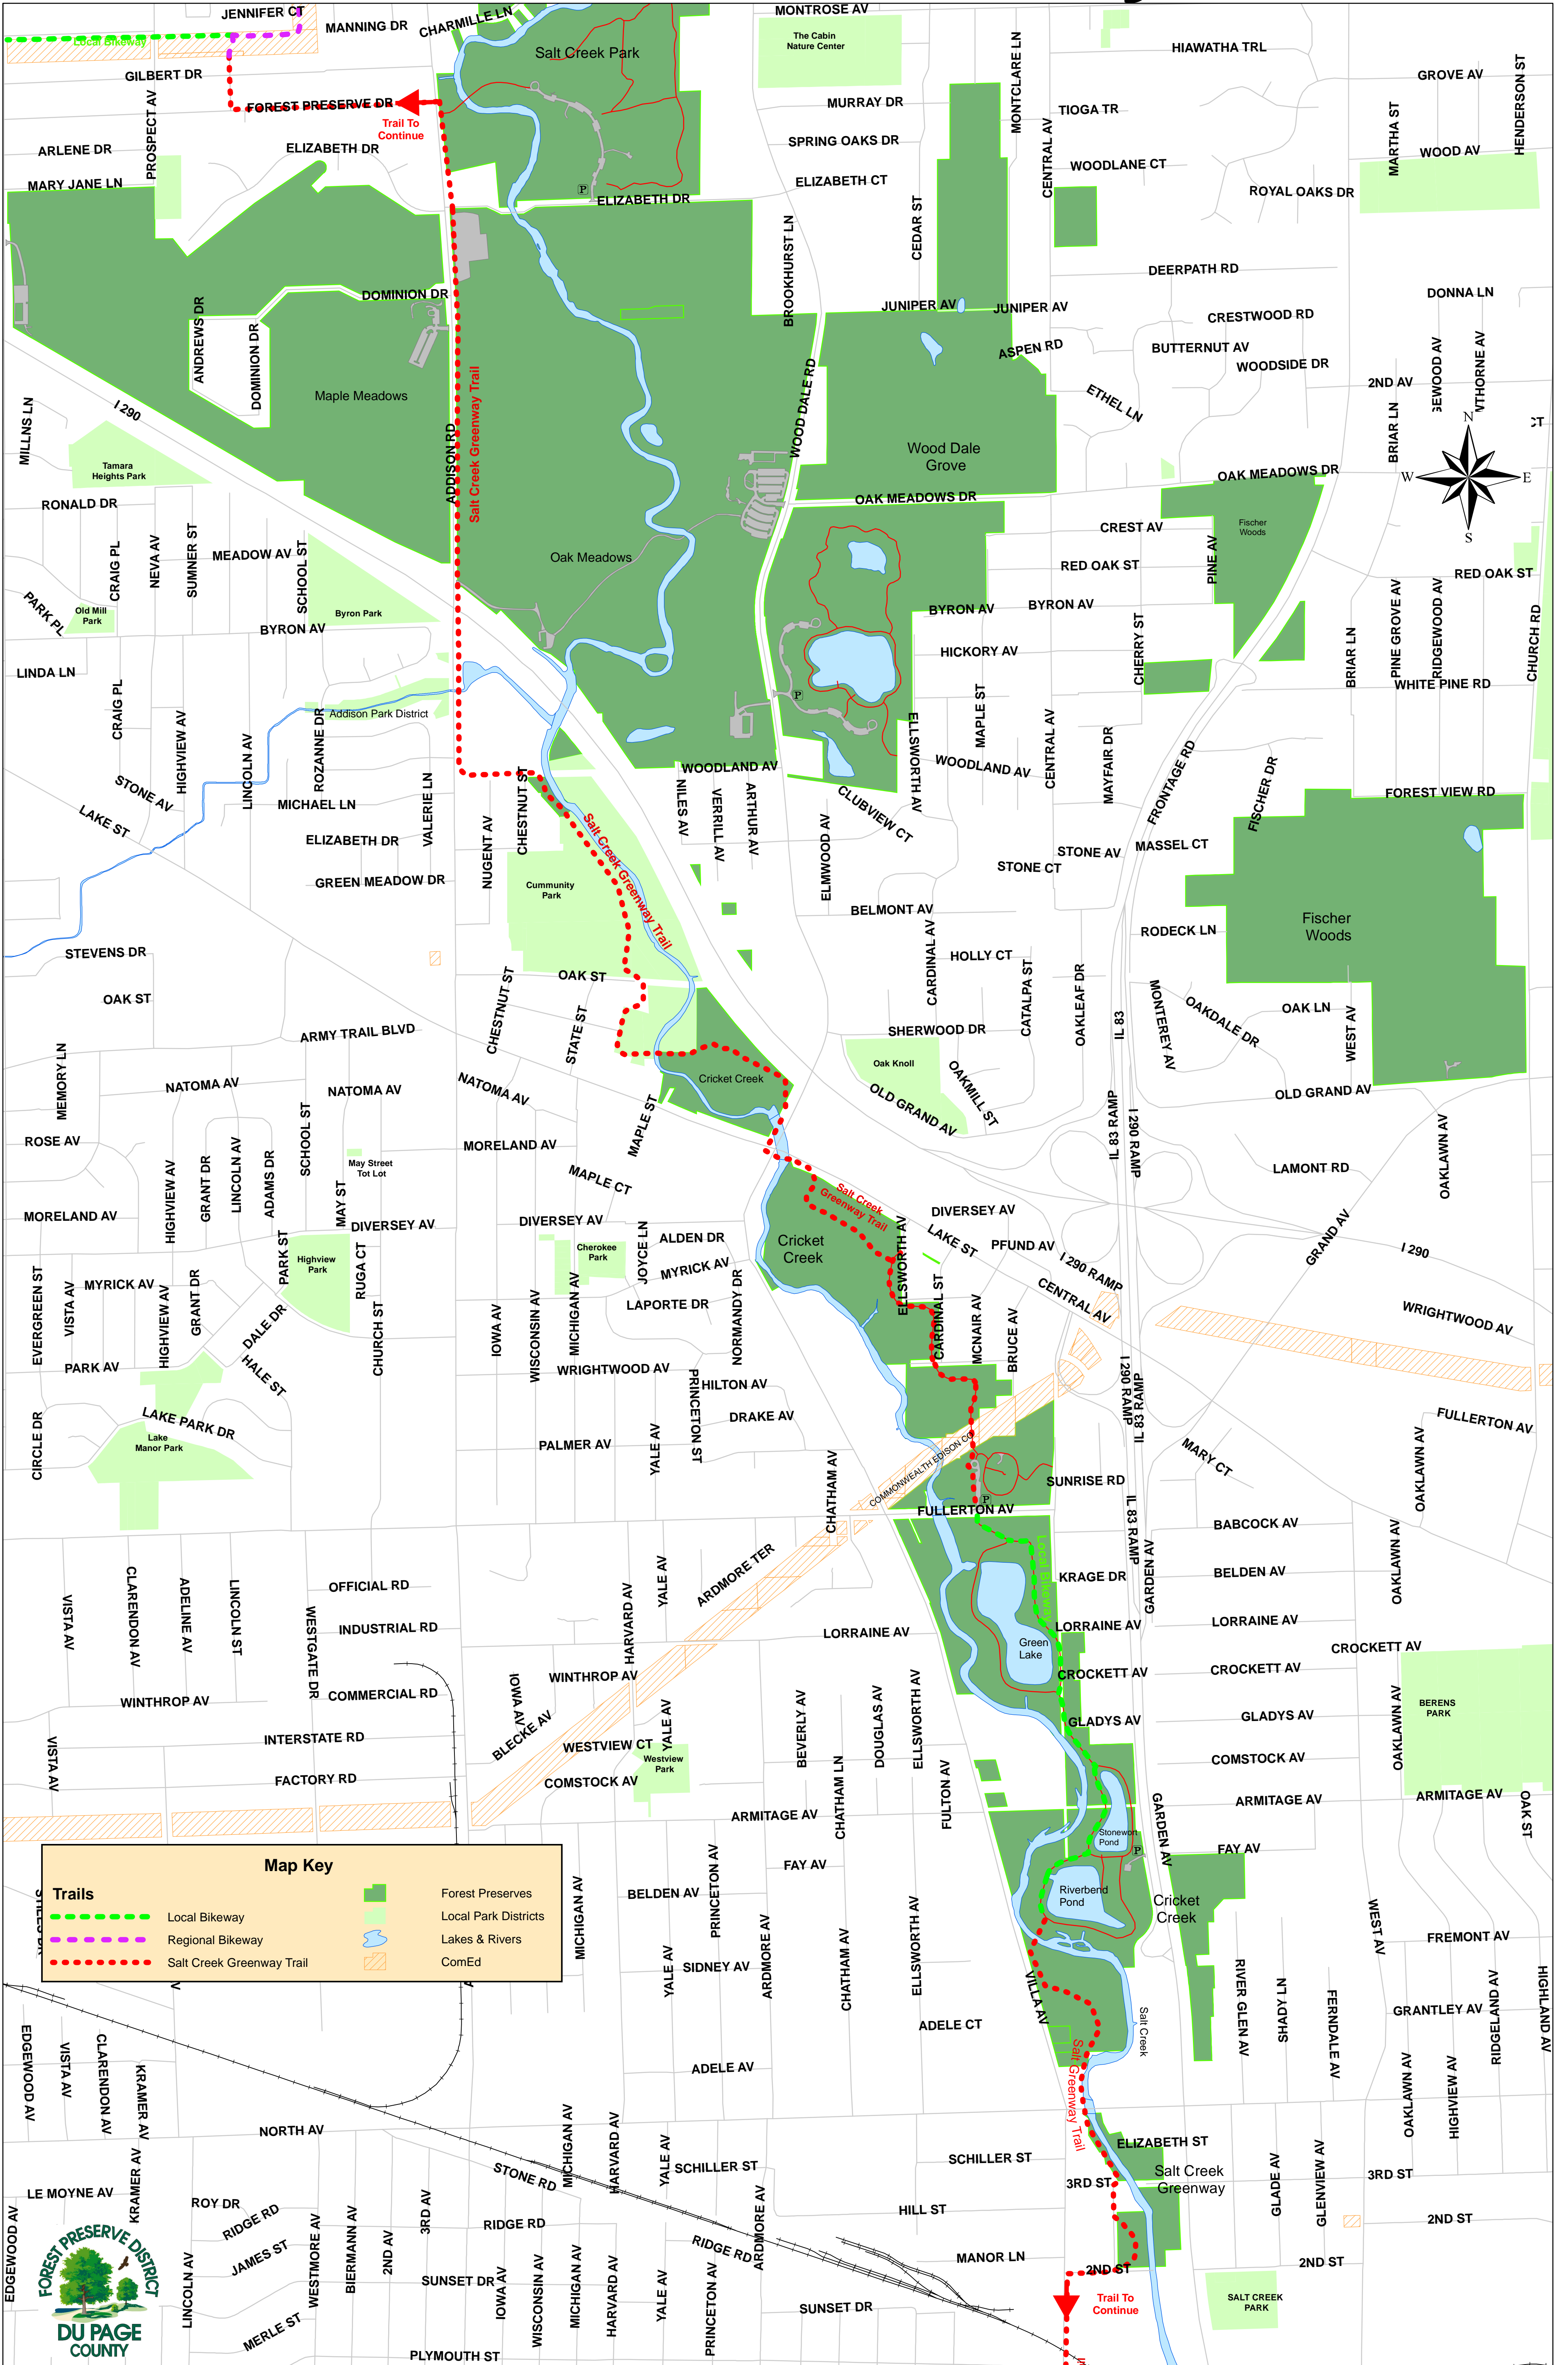

# Salt Creek Greenway Trail

(c) Forest Preserve District of DuPage County, 2005

0 0.15 0.3 0.6 Miles